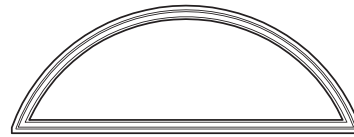

WINDOWS

Picture Window / Fixed Lite Architectural (PW/AR720)

Available in a variety of shapes & sizes

- Provides maximum amount of light
- Can serve as standalone or companion window

Installation covers

- For a complete, clean appearance

Popular Fixed Lite Architectural Shapes

Half Circle

Eyebrow

Arch

Trapezoid

Other standard and custom shapes available.

Casement Picture Window (CA740)

Available in a variety of sizes

- Provides maximum amount of light
- Can serve as standalone or companion window
- To be used in conjunction with the Casement or Awning window for matching sight lines

Installation screw covers

- For a complete, clean appearance