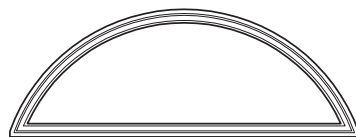

Popular Fixed Lite Architectural Shapes

Half Circle