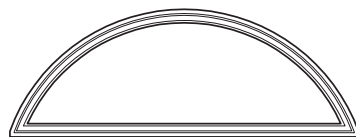

Picture Window

Picture Window /  
Fixed Lite Architectural (PW/AR5520)

**Available in a variety of shapes & sizes**

- Provides maximum amount of light
- Can serve as standalone or companion window
- 25 standard shapes or custom shapes available

Casement Picture Window

Casement Picture Window /  
Fixed Lite Architectural (PW/AR5540)

**Available in a variety of shapes & sizes**

- Provides maximum amount of light
- Can serve as standalone or companion window
- To be used in conjunction with the Casement or Awning window for matching sight lines
- 25 standard shapes or custom shapes available

**Popular Fixed Lite Architectural Shapes**

Half Circle

Eyebrow

Arch

Trapezoid