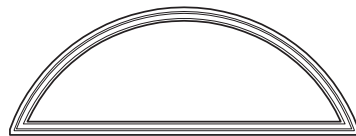

Picture Window

Picture Window /  
Fixed Lite Architectural (PW/AR5520)

**Available in a variety of shapes & sizes**

- Provides maximum amount of light
- Can serve as standalone or companion window
- 25 standard shapes or custom shapes available

Casement Picture Window

Casement Picture Window /  
Fixed Lite Architectural (PW/AR5540)

**Available in a variety of shapes & sizes**

- Provides maximum amount of light
- Can serve as standalone or companion window
- To be used in conjunction with the Casement or Awning window for matching sight lines
- 25 standard shapes or custom shapes available

**Popular Fixed Lite Architectural Shapes**

Half Circle

Eyebrow

Arch

Trapezoid