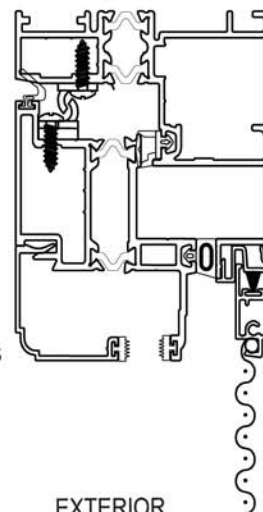

Awning Window

Series 9066

Square Glass Stops Are Available

EXTERIOR