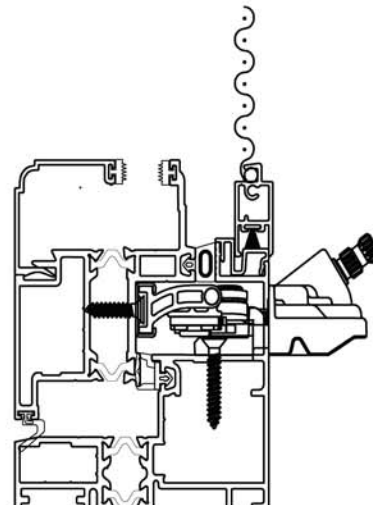

# Vertical Cross Sections

## Casement Window

Series 9060

Square Glass Stops Are Available

EXTERIOR

## Awning Window

Series 9066

Square Glass Stops Are Available

EXTERIOR

FLORIDA STATE PRODUCT APPROVAL