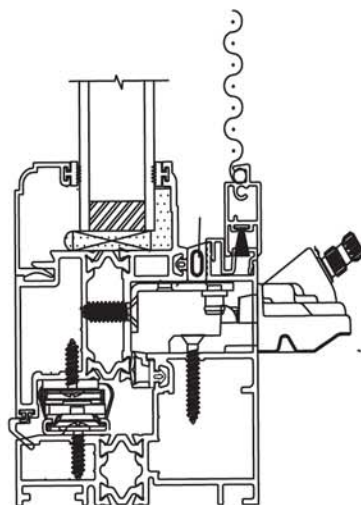

# Vertical Cross Sections

## Casement Window

Series 9060

Square Glass Stops Are Available

EXTERIOR