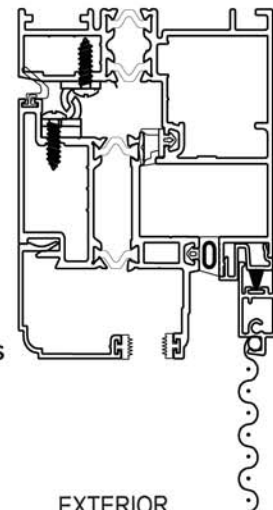

Awning Window

Series 9066

Square Glass Stops Are Available

EXTERIOR