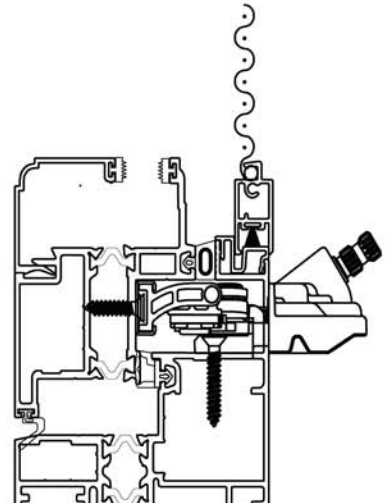

# Vertical Cross Sections

## Awning Window

Series 9066

Square Glass Stops Are Available

EXTERIOR

FLORIDA STATE PRODUCT APPROVAL