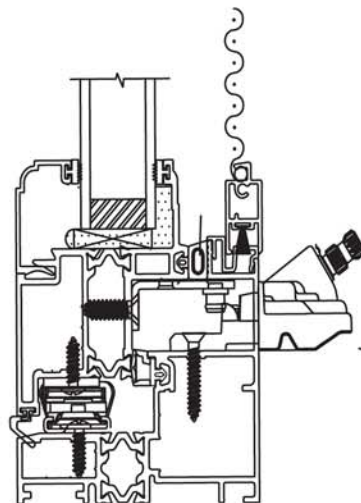

# Vertical Cross Sections

## Casement Window

Series 9060

Square Glass Stops Are Available

EXTERIOR